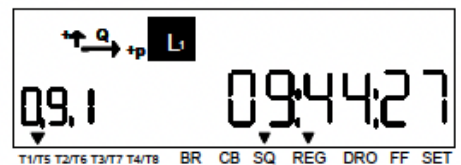

Reading the Iskraemeco ME372 Meter

The display scrolls automatically without the need to press any buttons on the meter.

0.9.1 Current Time
(BST or GMT depending on tarriff)

0.9.2 Current Date YY:MM:DD

1.8.1 R1. kWh; 1.8.2 R2
1.8.3 R3 etc. may follow

1.8.0 Total kWh

Other displays may follow before returning to the current time