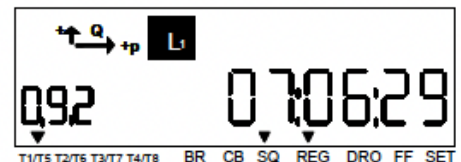

Reading the Iskraemeco ME372 Meter

The display scrolls automatically without the need to press any buttons on the meter.

0.9.1 Current Time
(BST or GMT depending on tarriff)

0.9.2 Current Date YY:MM:DD

1.8.1 R1. kWh; 1.8.2 R2
1.8.3 R3 etc. may follow

1.8.0 Total kWh

Other displays may follow before returning to the current time