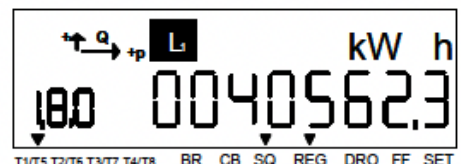

Reading the Iskraemeco ME372 Meter

The display scrolls automatically without the need to press any buttons on the meter.

0.9.1 Current Time
(BST or GMT depending on tarriff)

0.9.2 Current Date YY:MM:DD

1.8.1 R1. kWh; 1.8.2 R2
1.8.3 R3 etc. may follow

1.8.0 Total kWh

Other displays may follow before returning to the current time