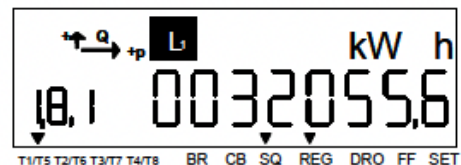

Reading the Iskraemeco ME372 Meter

The display scrolls automatically without the need to press any buttons on the meter.

0.9.1 Current Time
(BST or GMT depending on tarriff)

0.9.2 Current Date YY:MM:DD

1.8.1 R1. kWh; 1.8.2 R2
1.8.3 R3 etc. may follow

1.8.0 Total kWh

Other displays may follow before returning to the current time